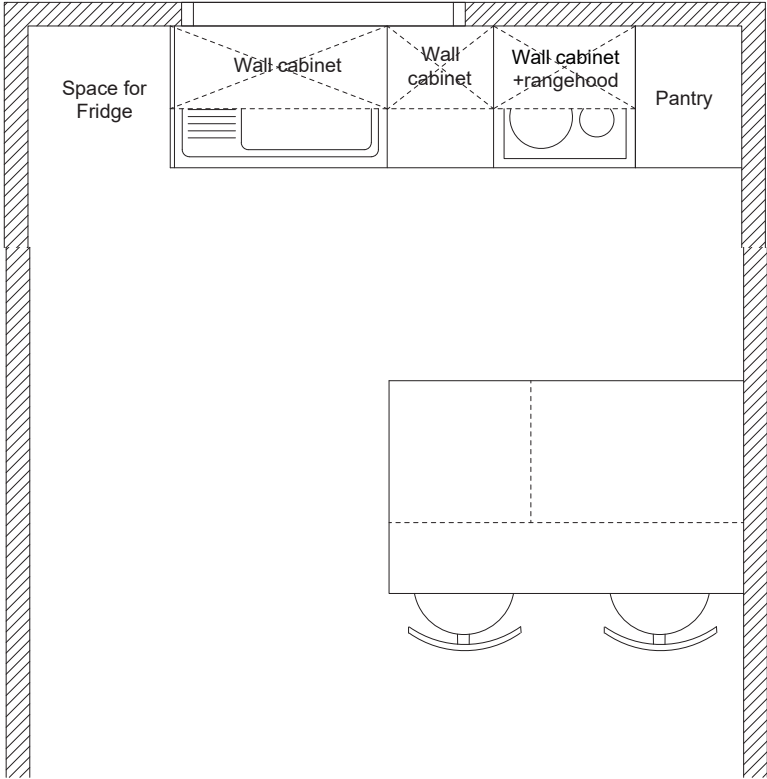

# STANDARD KITCHEN + OPTION 1 : BREAKFAST BAR

Plan view

3D view

Tiny House Taswide

Kitchen variations

# STANDARD KITCHEN + OPTION 2 : WALL CABINETS + RANGEHOOD

Plan view

Elevation view

3D view

# STANDARD KITCHEN + OPTION 1 & 2

Plan view

3D view