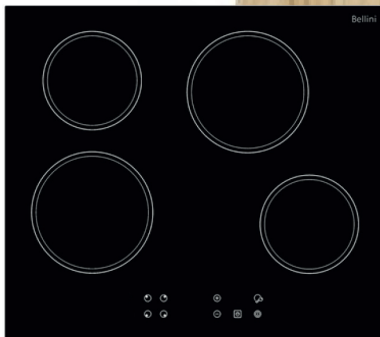

# L-SHAPE KITCHEN + OPTION 1 & 2

Plan view

# APPLIANCES

Electric Oven

Ceramic Cooktop

Slide Out Rangehood White

Chrome Spray Sink Mixer

Sink With Drainer & Right Hand Bowl

64mm White Plaza Kitchen Handle

Timber Benchtop