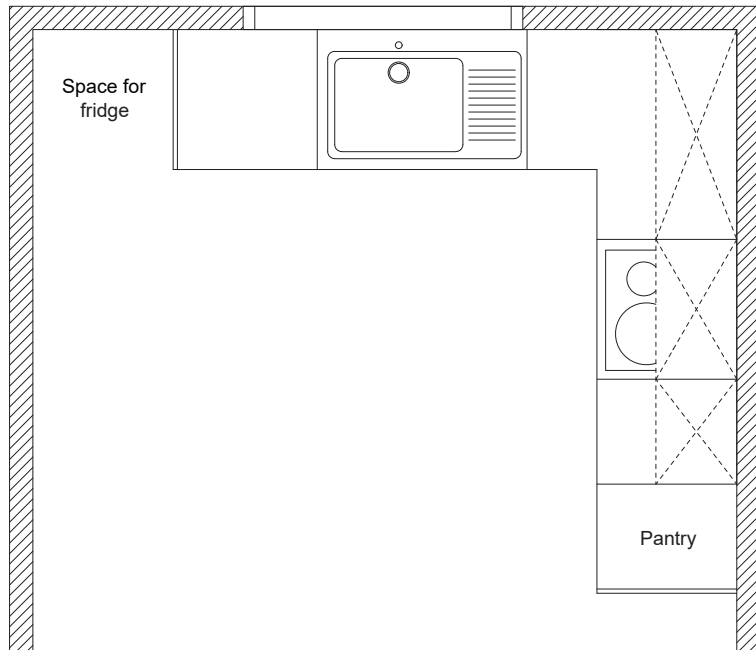

# L-SHAPE KITCHEN + OPTION 1 : BREAKFAST BAR

Plan view

3D view

Tiny House Taswide

Kitchen variations

# L-SHAPE KITCHEN + OPTION 2 : WALL CABINETS & RANGEHOOD

Plan view

3D view

# L-SHAPE KITCHEN + OPTION 1 & 2

Plan view

# APPLIANCES

Electric Oven

Ceramic Cooktop

Slide Out Rangehood White

Chrome Spray Sink Mixer

Sink With Drainer & Right Hand Bowl

64mm White Plaza Kitchen Handle

Timber Benchtop