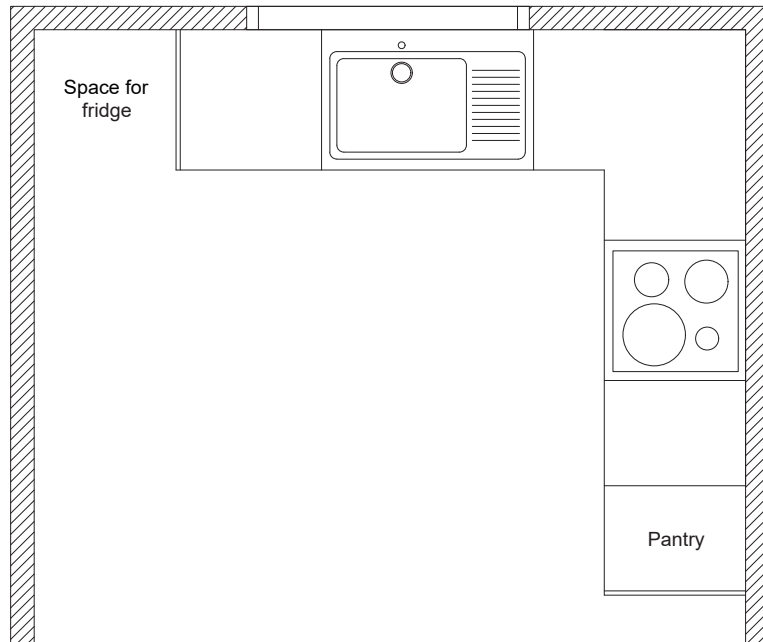

# STANDARD KITCHEN + OPTION 2 : WALL CABINETS + RANGEHOOD

Plan view

Elevation view

3D view

# STANDARD KITCHEN + OPTION 1 & 2

Plan view

3D view

# L-SHAPED KITCHEN

Plan view

3D view

Tiny House Taswide

Kitchen variations