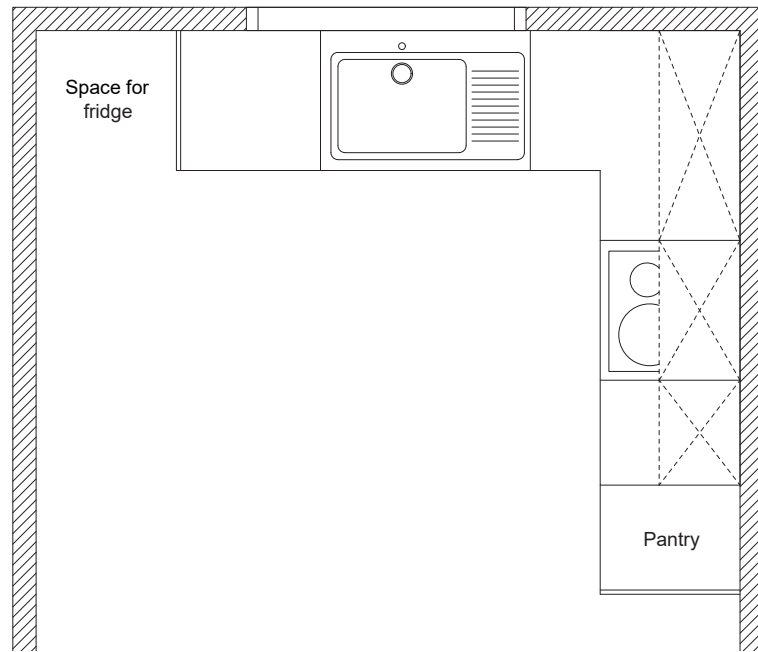

# L-SHAPE KITCHEN

Elevation view 1

Elevation view 2

Tiny House Taswide

Kitchen variations

# L-SHAPE KITCHEN + OPTION 1 : BREAKFAST BAR

Plan view

3D view

Tiny House Taswide

Kitchen variations

# L-SHAPE KITCHEN + OPTION 2 : WALL CABINETS & RANGEHOOD

Plan view

3D view