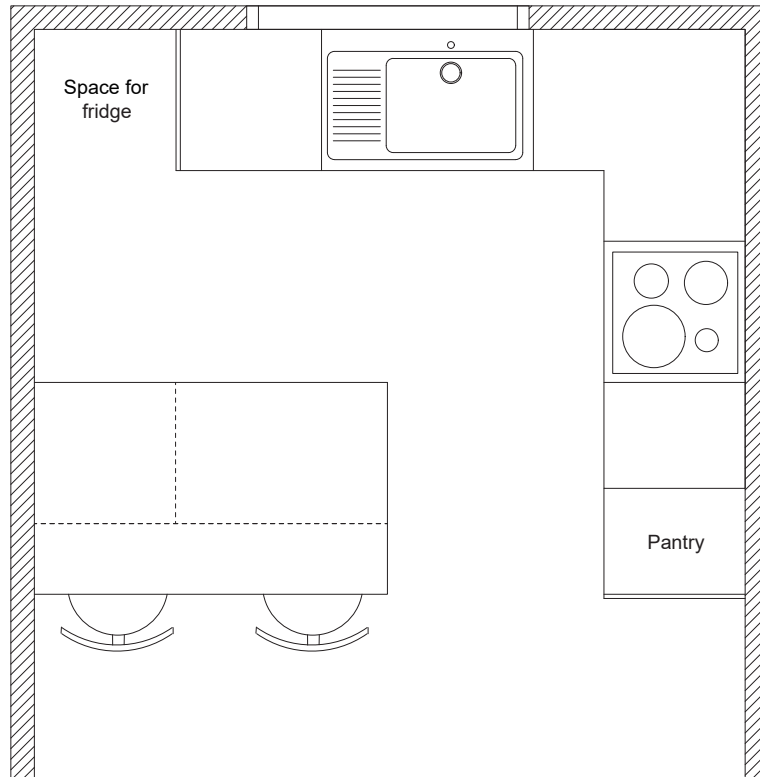

# L-SHAPE KITCHEN

Elevation view 1

Elevation view 2

Tiny House Taswide

Kitchen variations

# L-SHAPE KITCHEN + OPTION 1 : BREAKFAST BAR

Plan view

3D view

Tiny House Taswide

Kitchen variations